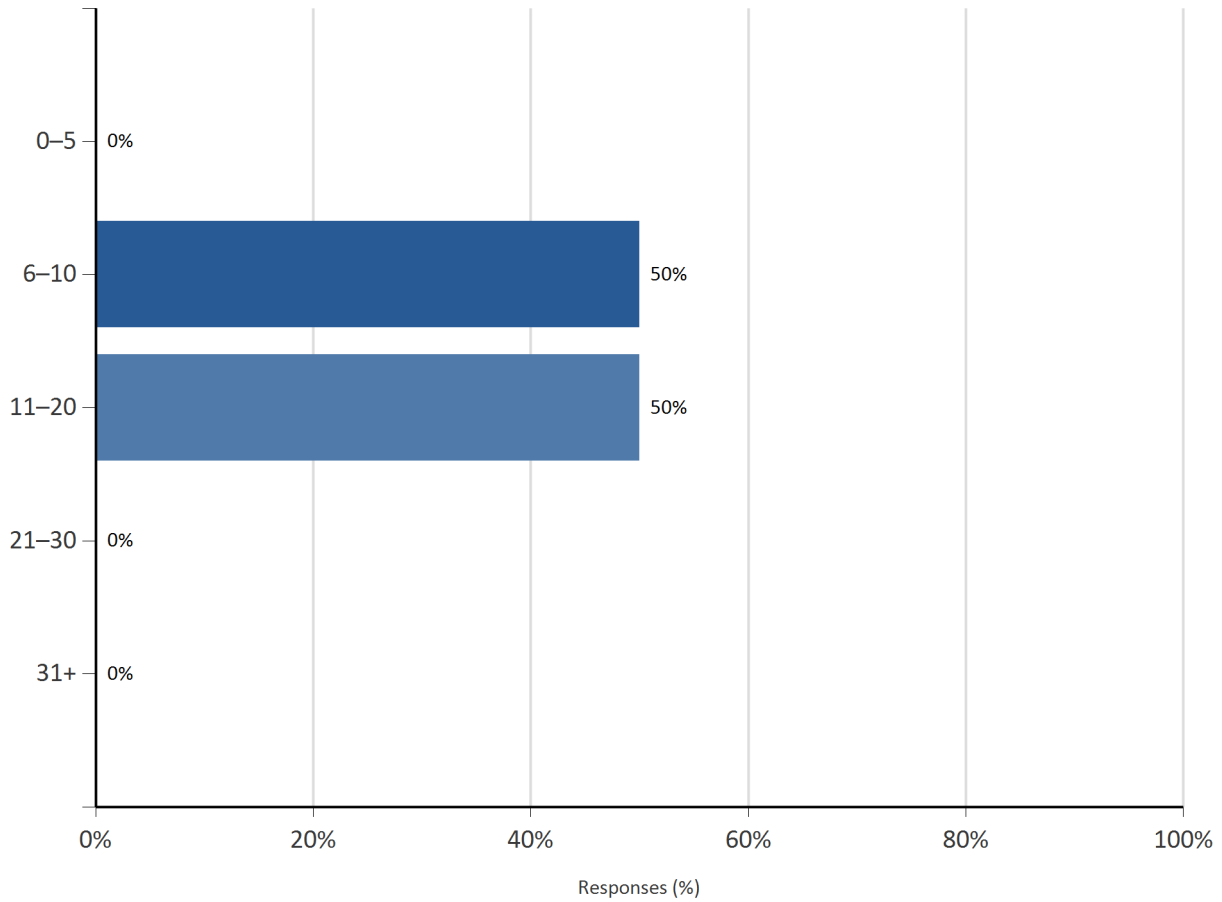

1 . How many years have you been working in schools?

	0-5		6-10		11-20		21-30		31+	
	Num	%	Num	%	Num	%	Num	%	Num	%
Number	-	-	3	50%	3	50%	-	-	-	-