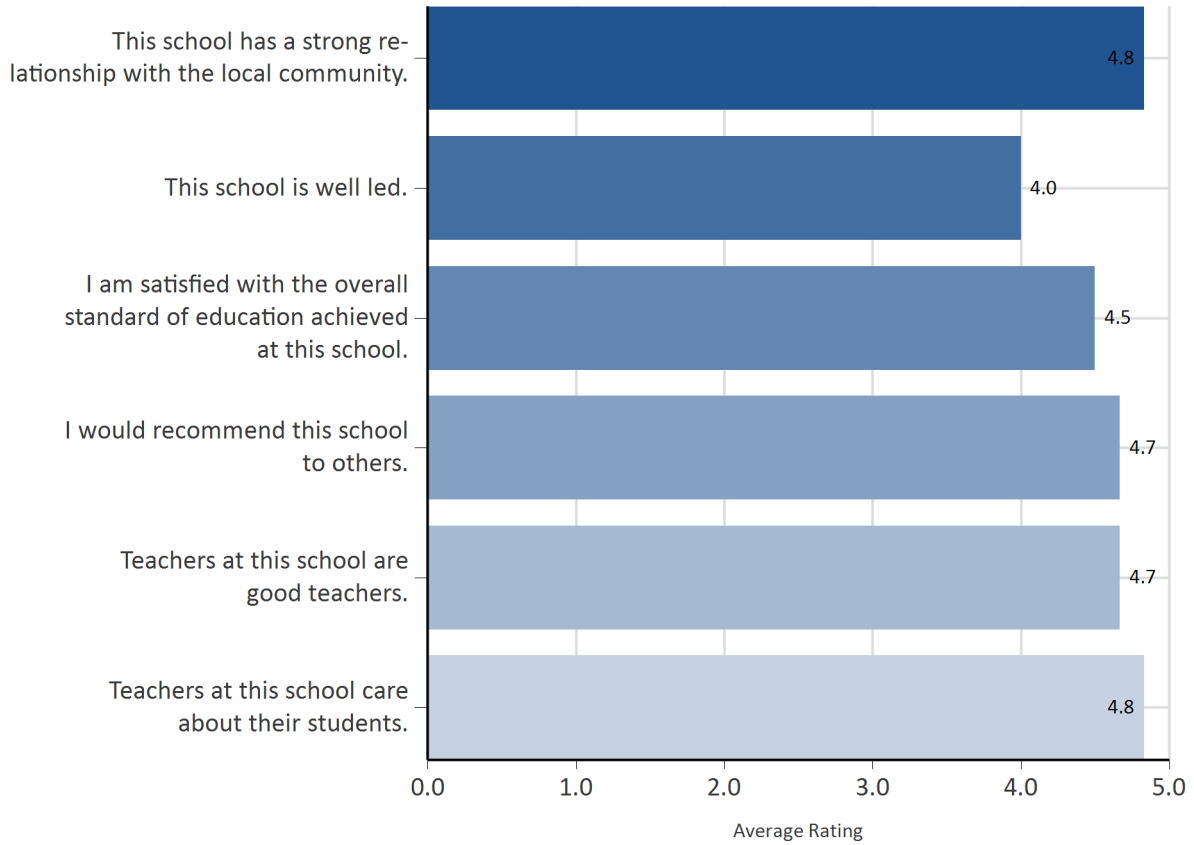

9 . Please rate the items below.

Rating	Score
Strongly agree	5
Agree	4
Neither agree nor disagree	3
Disagree	2
Strongly disagree	1