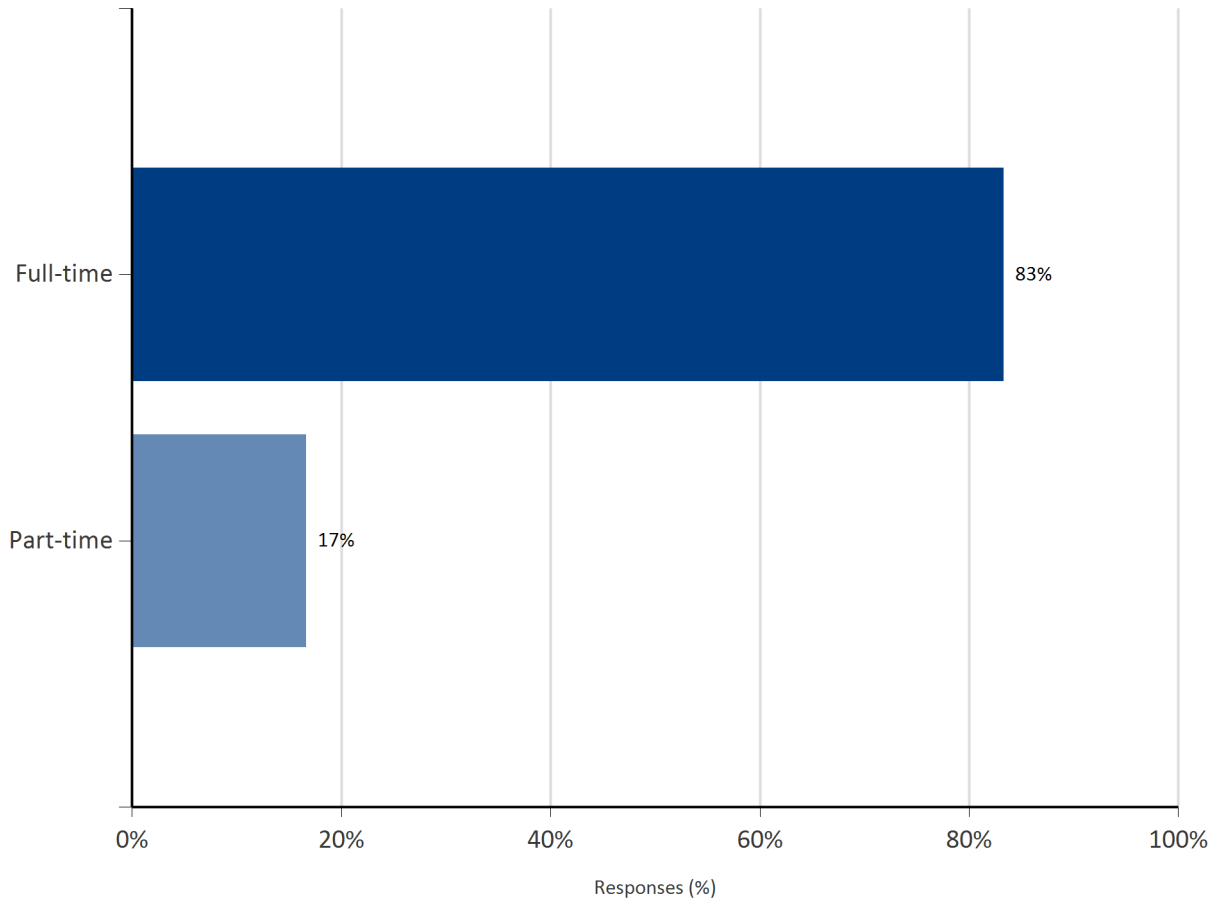

2 . Are you a full-time or part-time employee?

	Full-time		Part-time	
	Num	%	Num	%
Number	5	83%	1	17%