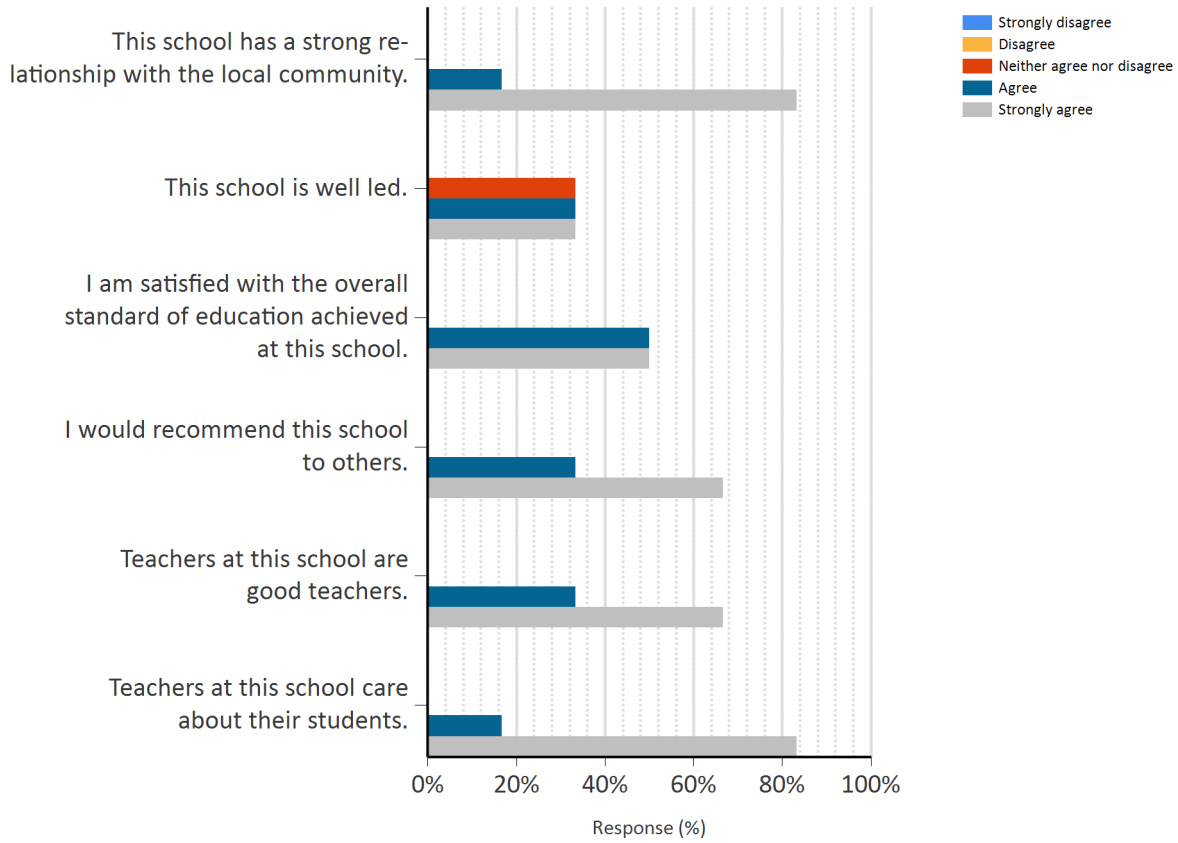

Strongly disagree		Disagree		Neither agree nor disagree		Agree		Strongly agree	
	Num	%	Num	%	Num	%	Num	%	Num	%
This school has a strong relationship with the local community.	-	-	-	-	-	-	1	17%	5	83%
This school is well led.	-	-	-	-	2	33%	2	33%	2	33%
I am satisfied with the overall standard of education achieved at this school.	-	-	-	-	-	-	3	50%	3	50%
I would recommend this school to others.	-	-	-	-	-	-	2	33%	4	67%
Teachers at this school are good teachers.	-	-	-	-	-	-	2	33%	4	67%
Teachers at this school care about their students.	-	-	-	-	-	-	1	17%	5	83%